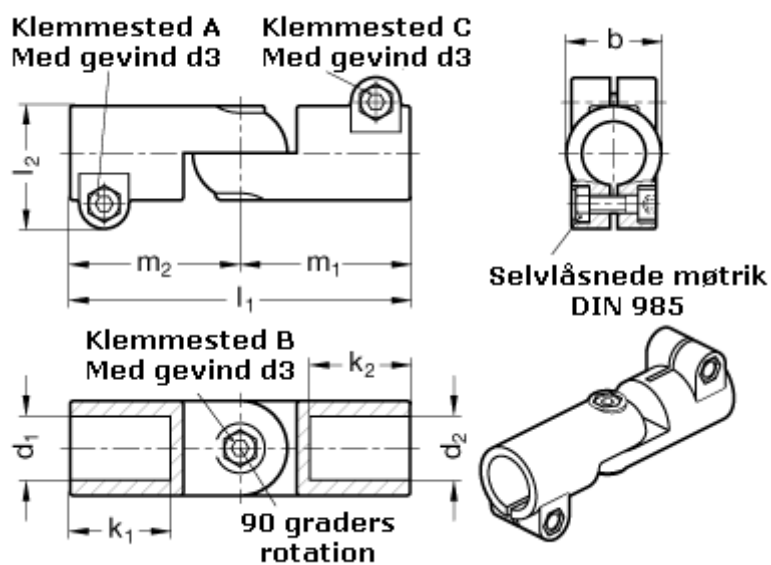

Article number: 20286B30B20T2BL

Description: E+G Swivel clamp connector joint  
GN286-B30-B20-T-2-BL

## Measures

|              |            |
|--------------|------------|
| $b = 40$     | $m_1 = 72$ |
| $d_1 = B30$  | $m_2 = 72$ |
| $d_2 = B20$  |            |
| $d_3 = M 8$  |            |
| $k_1 = 42.5$ |            |
| $k_2 = 42.5$ |            |
| $l_1 = 144$  |            |
| $l_2 = 52.0$ |            |